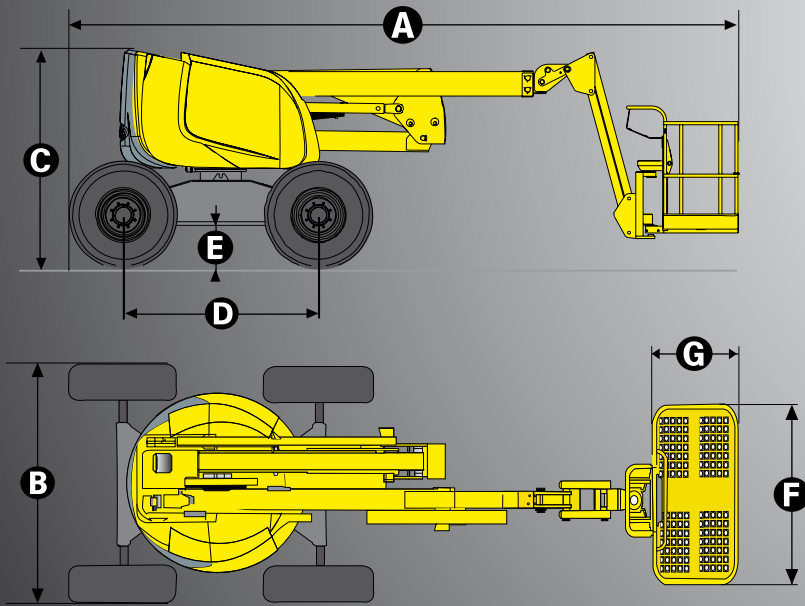

Optimal productivity :

- Continuous 360° turntable rotation
- Full proportional controls and simultaneous boom functions
- Lifts to full height in 44 seconds

Outstanding rough terrain driving features

- 4 wheel steer and 4 wheel drive mean greater manoeuvrability
- Hydraulic differential lock
- 40cm ground clearance

9.2 metre outreach provides a large working envelope

Haulotte 
GROUP

More than lifting

www.haulotte.com

HA16 PX / HA18 PX

ROUGH TERRAIN ARTICULATING BOOMS

TECHNICAL DATA

HA16 PX HA18 PX

Working height	16 m	17.3 m
Platform height	14 m	15.3 m
Horizontal outreach	9.2 m	10.6 m
Up and over clearance	6.6 m	6.6 m
Lift capacity	230 kg	230 kg
F x G - Platform size	1.8 x 0.78 m	1.8 x 0.78 m
A - Length	6.95 m	7.6 m
Storage length	5.25 m	5.9 m
B - Width	2.3 m	2.3 m
C - Height - stowed	2.2 m	2.2 m
Storage height	2.3 m	2.3 m
Vertical jib rotation	140° (+70/-70)	140° (+70/-70)
Platform rotation	180° (+90/-70)	180° (+90/-90)
Turntable rotation	360°	360°
Tailswing	0 m	0 m
D - Wheelbase	2 m	2 m
E - Ground clearance	40 cm	40 cm
Tilt	5°	5°
Drive speed	1.4 - 5.5 km/h	1.4 - 5.5 km/h
Gradeability	50 %	50 %
Turning radius - outside	3.75 m	3.75 m
Tires - foam-filled	385/65-22.5	385/65-22.5
Power source	31 kW- 42 hp	31 kW - 42 hp
Hydraulic system capacity	100 l	100 l
Fuel tank capacity	72 l	72 l
Weight	6950 kg	7950 kg

STANDARD EQUIPMENT

- 4 wheel drive and steer
- Continuous 360° turntable
- Safe to use in winds up to 60km/h
- Swing out engine tray for ease of maintenance
- 72 l fuel tank; 1.50 m filling height
- 5° tilt alarm
- 12 V battery / electrical control system
- Auxiliary power in platform
- Brake release
- Hourmeter
- Mechanical turret slewing hook
- Towing hooks / lifting eyes