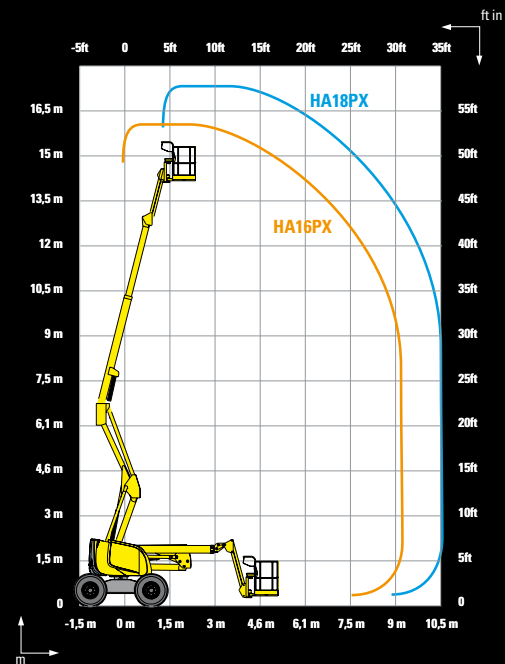

Optimal productivity :

- Continuous 360° turntable rotation
- Full proportional controls and simultaneous boom functions
- Lifts to full height in 44 seconds

Outstanding rough terrain driving features

- 4 wheel steer and 4 wheel drive mean greater manoeuvrability
- Hydraulic differential lock
- 40cm ground clearance

9.2 metre outreach provides a large working envelope

Haulotte 
GROUP

More than lifting

www.haulotte.com

HA16 PX / HA18 PX

ROUGH TERRAIN ARTICULATING BOOMS

TECHNICAL DATA

HA16 PX HA18 PX

Working height	16 m	17.3 m
Platform height	14 m	15.3 m
Horizontal outreach	9.2 m	10.6 m
Up and over clearance	6.6 m	6.6 m
Lift capacity	230 kg	230 kg
F x G - Platform size	1.8 x 0.78 m	1.8 x 0.78 m
A - Length	6.95 m	7.6 m
Storage length	5.25 m	5.9 m
B - Width	2.3 m	2.3 m
C - Height - stowed	2.2 m	2.2 m
Storage height	2.3 m	2.3 m
Vertical jib rotation	140° (+70/-70)	140° (+70/-70)
Platform rotation	180° (+90/-70)	180° (+90/-90)
Turntable rotation	360°	360°
Tailswing	0 m	0 m
D - Wheelbase	2 m	2 m
E - Ground clearance	40 cm	40 cm
Tilt	5°	5°
Drive speed	1.4 - 5.5 km/h	1.4 - 5.5 km/h
Gradeability	50 %	50 %
Turning radius - outside	3.75 m	3.75 m
Tires - foam-filled	385/65-22.5	385/65-22.5
Power source	31 kW- 42 hp	31 kW - 42 hp
Hydraulic system capacity	100 l	100 l
Fuel tank capacity	72 l	72 l
Weight	6950 kg	7950 kg